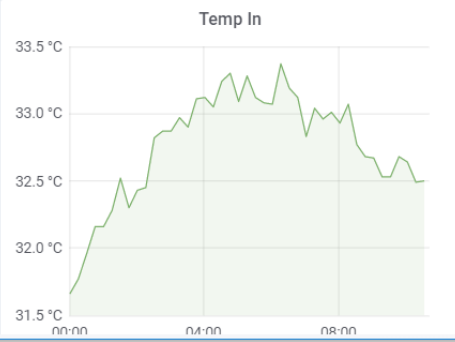

http://bee.uniag.sk/

AE112 Bee hive ▾

Today so far