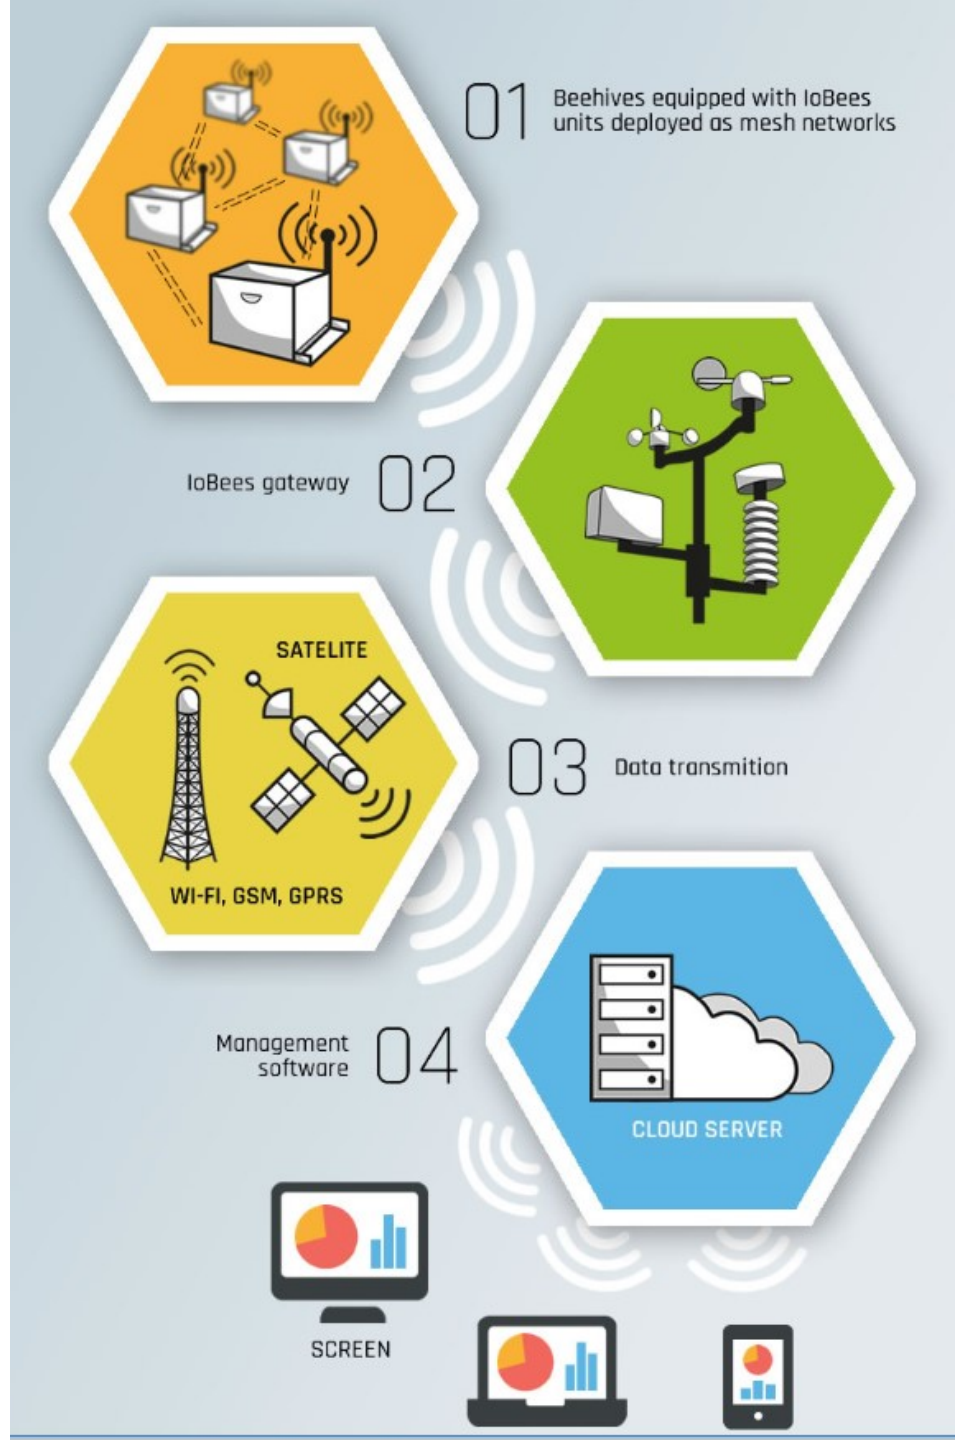

<http://io-bee.eu/>