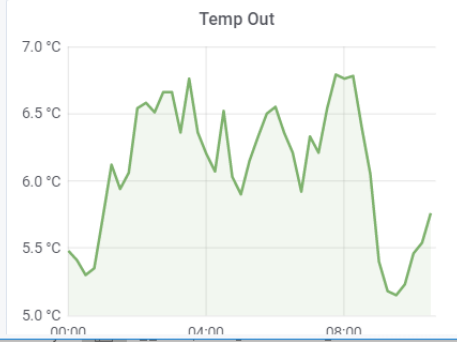

http://bee.uniag.sk/

AE112 Bee hive ▾

Today so far