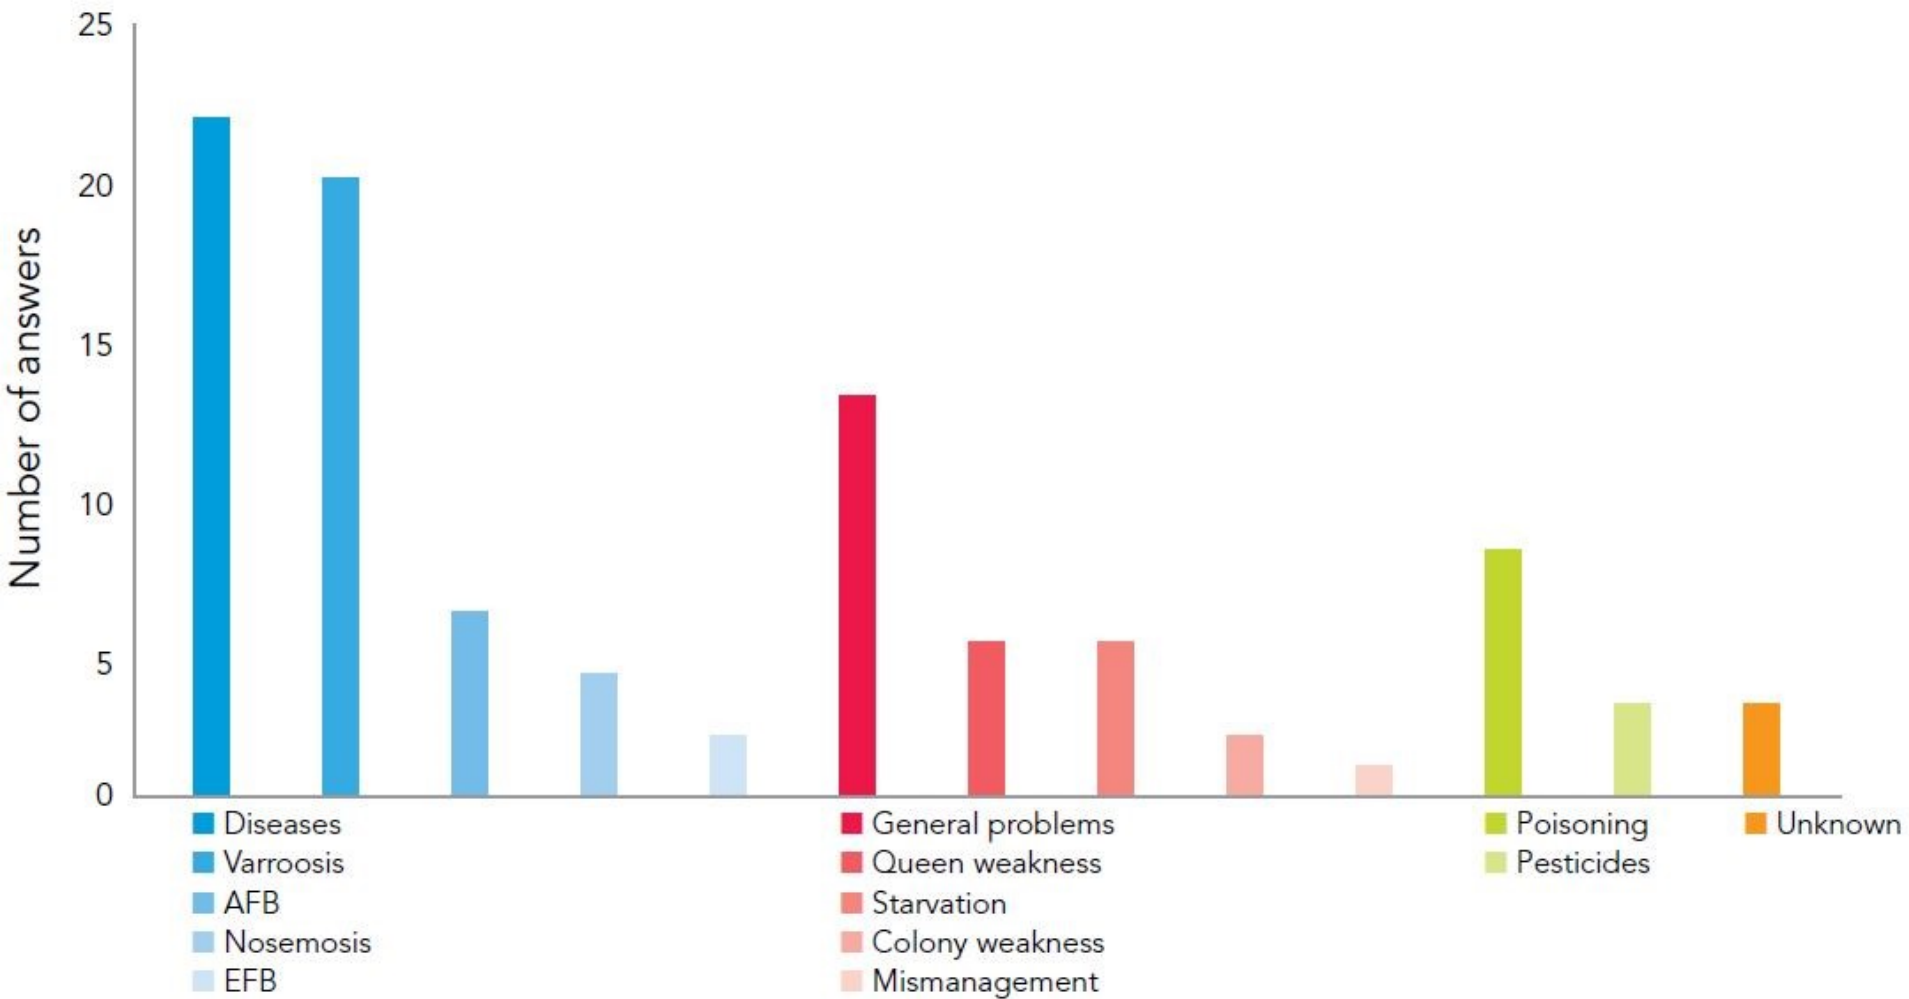

Workshop ku ochrane včiel, opeľovačov a k dôležitosti opeľovania na Slovensku
14. máj 2019

Aktivity SPU v oblasti ochrany opeľovačov

Róbert Chlebo

COLOSS – Monitoring a Pollen

SMARTBEES

C.S.I. Pollen

Citizen Scientist Investigation on pollen diversity forage available to honey bees

EPILOBEE – VÝSLEDKY PREZIMOVANIA V SEZÓNACH 2012/2013 A 2013//2014

EPILOBEE 2012 – 2013 (Revised map):

EPILOBEE 2013 – 2014:

Príčiny úhynov včelstiev v Európe

Úhyny včelstiev

SUPER-B

Journal of Applied Ecology

A critical analysis of potential for EU Common Agricultural Policy measures to support wild pollinators on farmland

Administrative boundaries: © EuroGeographics © UN-FAO © INSTAT © Turkstat, Cartography: Eurostat - GISCO, 2017

Figure 1: Graphical abstract illustrating how the impact of Ecological Focus Areas on pollinators depends on the Uptake of EFA options, Habitat Quality, and Habitat Type.

http://bee.uniag.sk/

AE112 Bee hive ▾