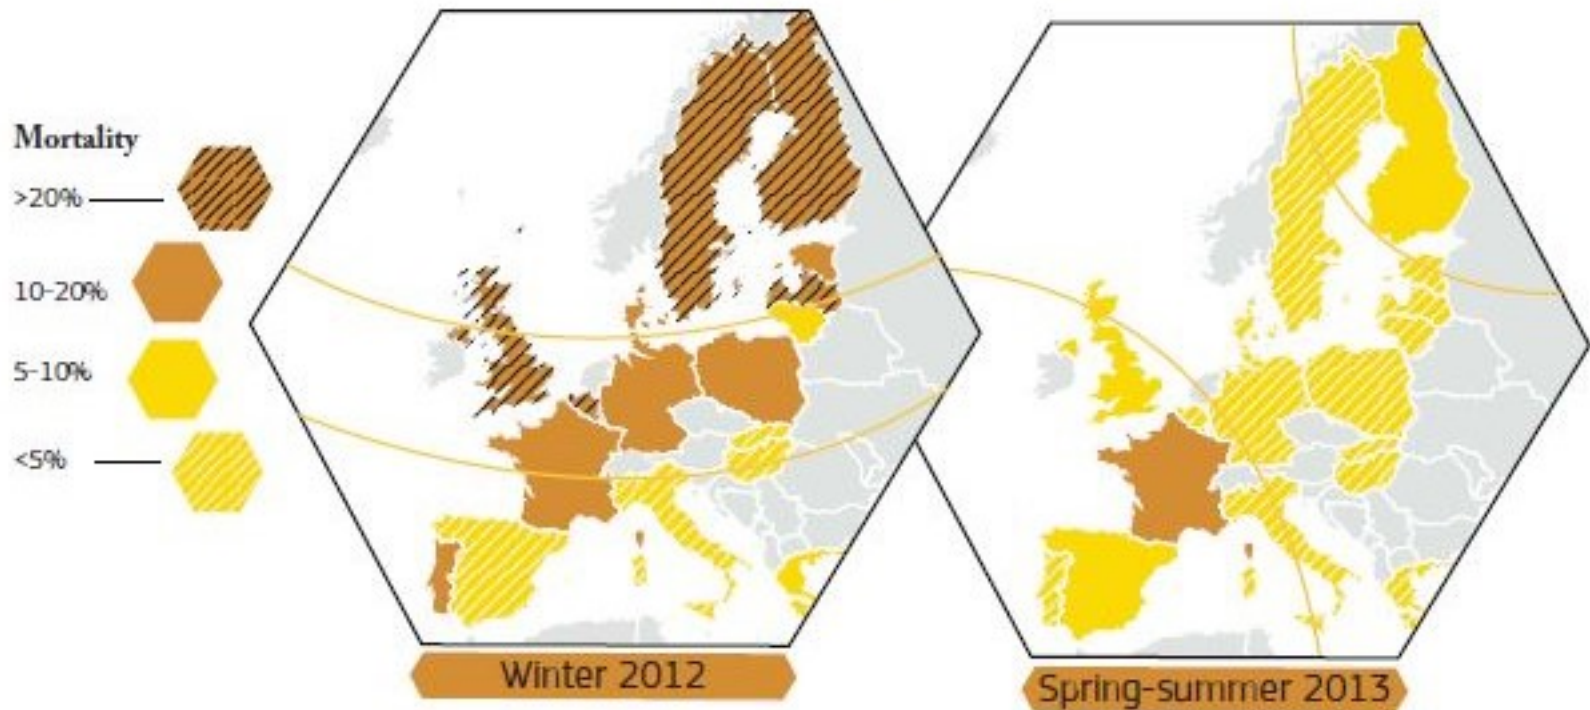

EPILOBEE – VÝSLEDKY PREZIMOVANIA V SEZÓNACH 2012/2013 A 2013//2014

EPILOBEE 2012 – 2013 (Revised map):

EPILOBEE 2013 – 2014:

Príčiny úhynov včelstiev v Európe

Úhyny včelstiev

SUPER-B

Journal of Applied Ecology

A critical analysis of potential for EU Common Agricultural Policy measures to support wild pollinators on farmland

Administrative boundaries: © EuroGeographics © UN-FAO © INSTAT © Turkstat, Cartography: Eurostat - GISCO, 2017

Figure 1: Graphical abstract illustrating how the impact of Ecological Focus Areas on pollinators depends on the Uptake of EFA options, Habitat Quality, and Habitat Type.

http://bee.uniag.sk/

AE112 Bee hive ▾