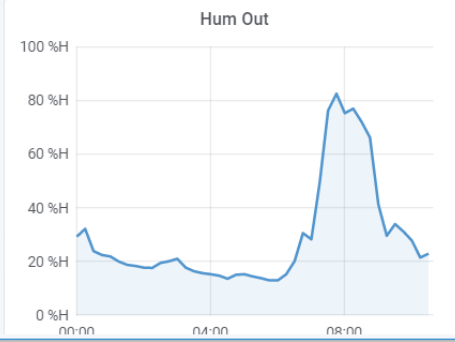

http://bee.uniag.sk/

AE112 Bee hive ▾

Today so far