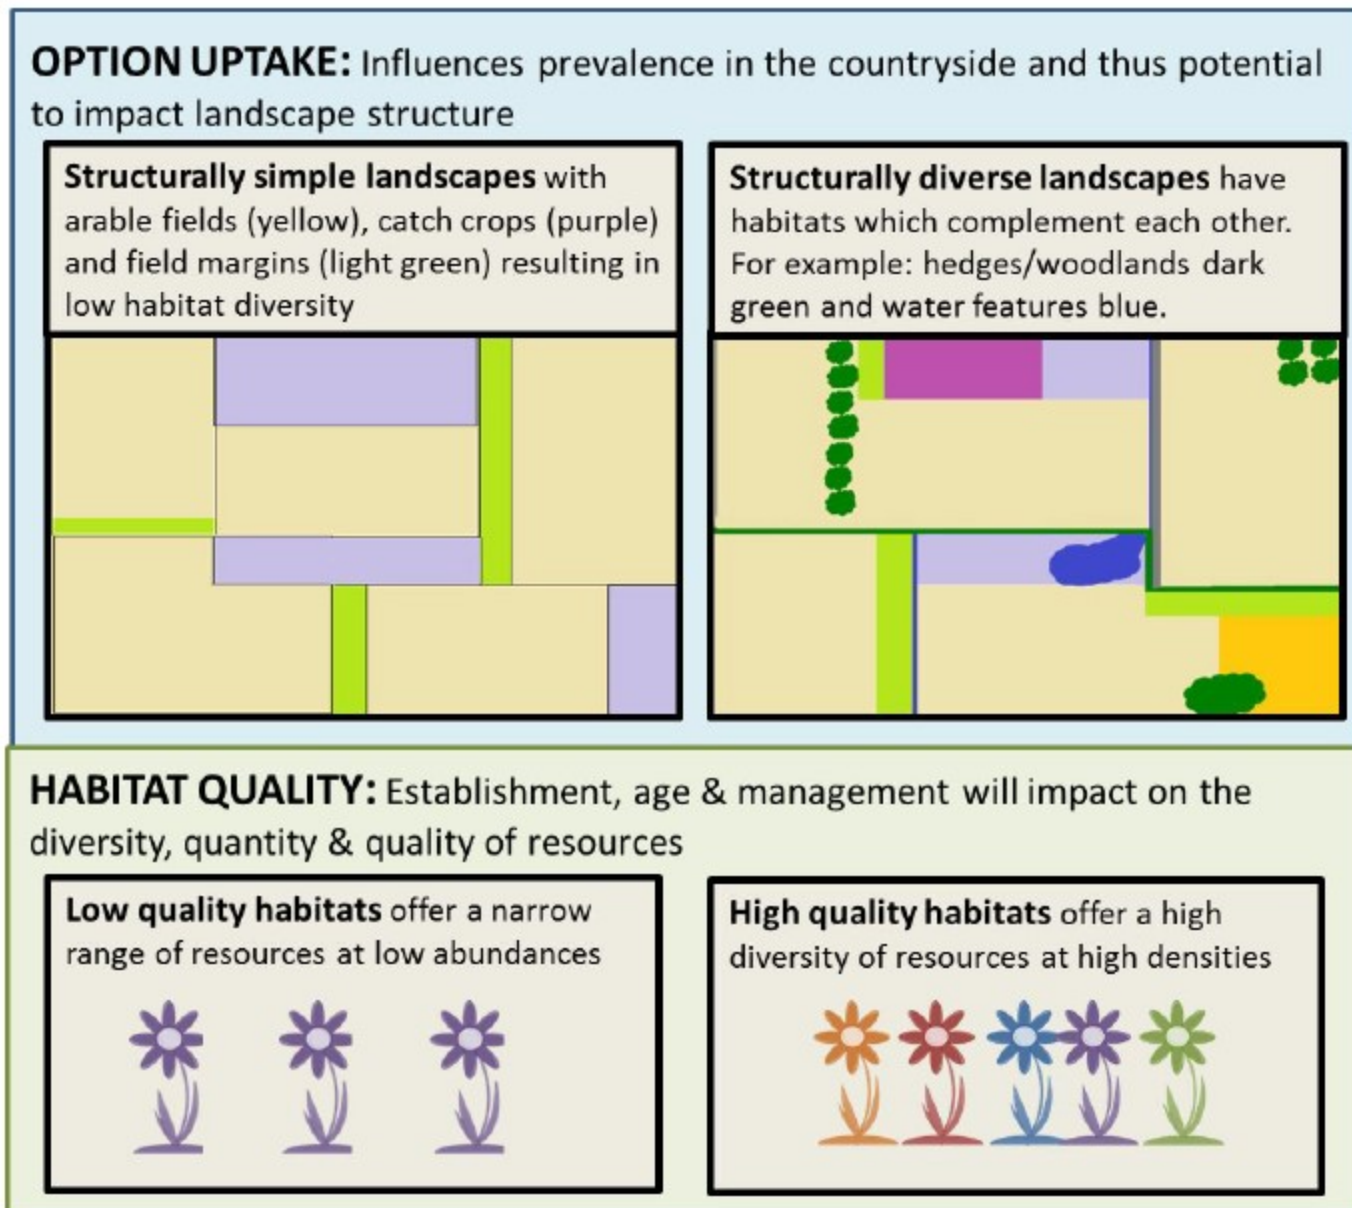

EPILOBEE – VÝSLEDKY PREZIMOVANIA V SEZÓNACH 2012/2013 A 2013//2014

EPILOBEE 2012 – 2013 (Revised map):

EPILOBEE 2013 – 2014:

Príčiny úhynov včelstiev v Európe

Úhyny včelstiev

SUPER-B

Journal of Applied Ecology

A critical analysis of potential for EU Common Agricultural Policy measures to support wild pollinators on farmland

Administrative boundaries: © EuroGeographics © UN-FAO © INSTAT © Turkstat, Cartography: Eurostat - GISCO, 2017

Figure 1: Graphical abstract illustrating how the impact of Ecological Focus Areas on pollinators depends on the Uptake of EFA options, Habitat Quality, and Habitat Type.

http://bee.uniag.sk/

AE112 Bee hive ▾